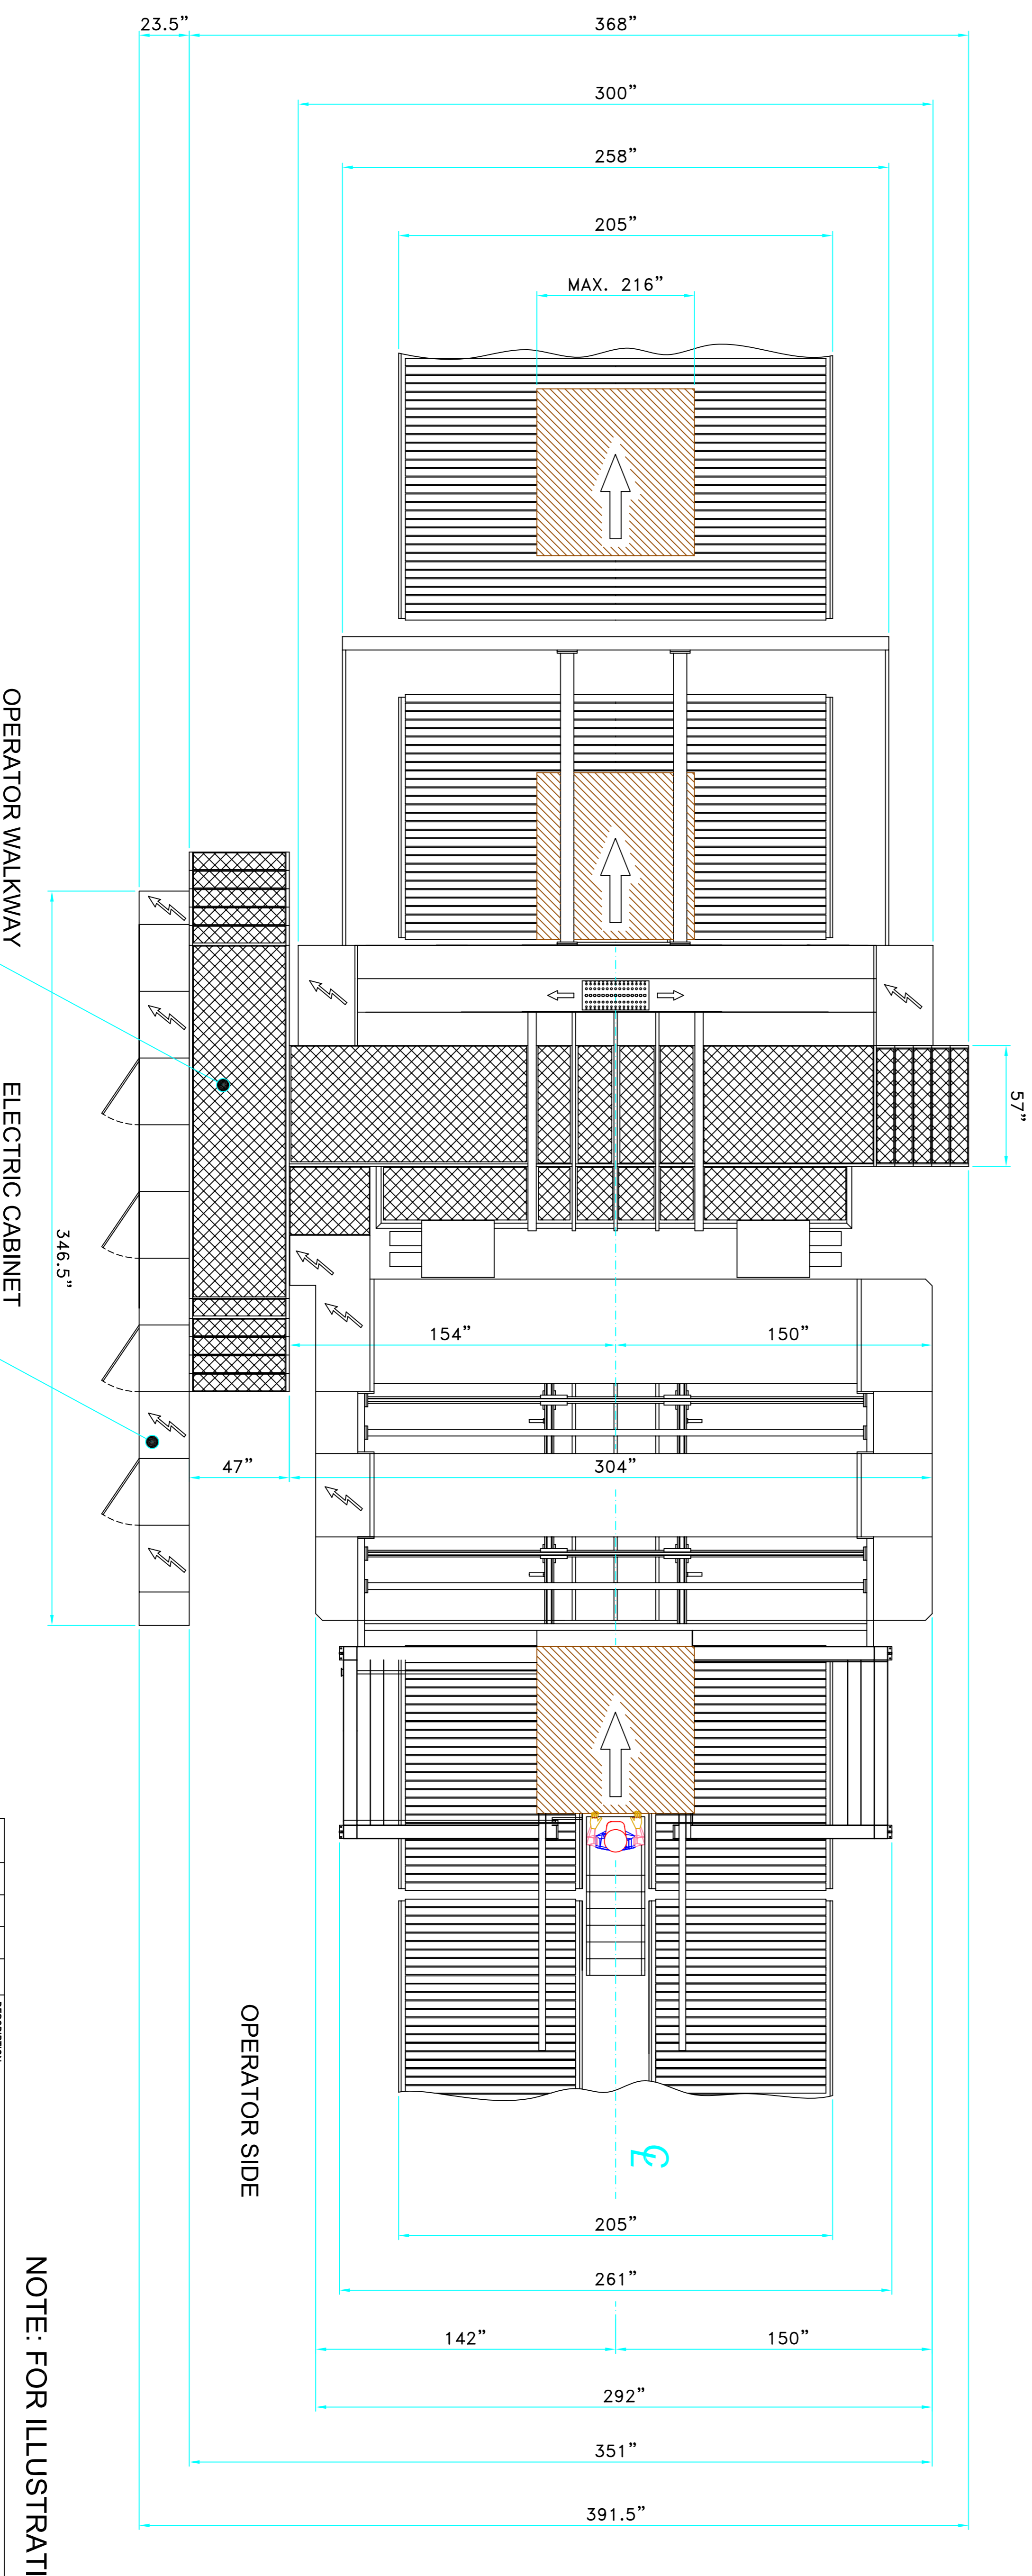

# ENGICO SEMIAUTOMATIC PRINTER SLOTTED CREASER MODEL 98" x 216" HERCULES FB BOTTOM FLEXXO

SIZES IN INCHES "

NOTE: FOR ILLUSTRATION ONLY

RESERVAZIONE		MACHINE	
✓	✓	✓	✓
OVERALL DIMENSION		SEMI-AUTOMATIC PRINTER SLOTTED CREASER MODEL 98" x 216" HERCULES	
DATE	SCALE	REVISIONE	PRODOTTORE
06-02-08	1:30 (A0)	01	01
Via Adornello 3 - Tel. 039/24.57.847		20035 LISSONE (Milano) - ITALY	
ENGICO s.r.l.		EN-08-015	