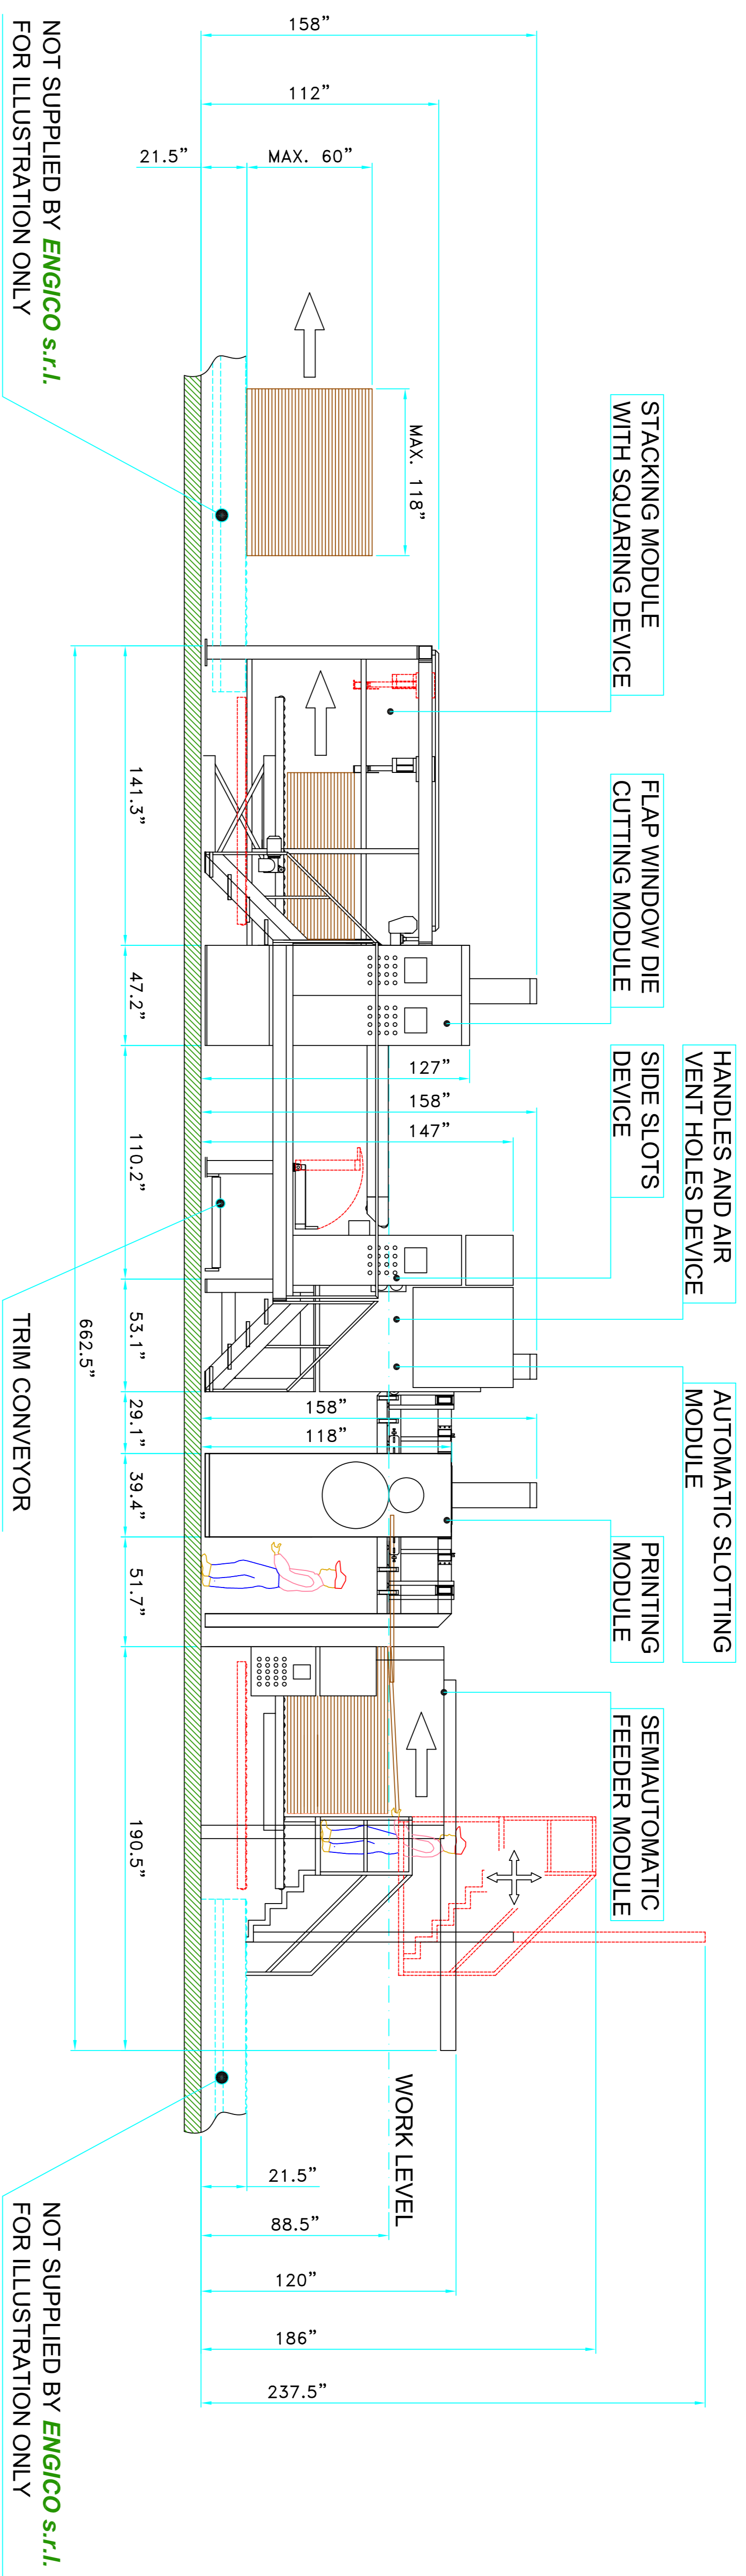

# ENGICO SEMIAUTOMATIC PRINTER SLOTTED CREASER MODEL 98" x 216" HERCULES FB BOTTOM FLEXXO

SIZES IN INCHES "

NOTE: FOR ILLUSTRATION ONLY

RESERVAZIONE		MACHINE	
✓	✓	✓	✓
OVERALL DIMENSION		SEMI-AUTOMATIC PRINTER SLOTTED CREASER MODEL 98" x 216" HERCULES	
DATE	SCALE	REVISIONE	PRODOTTORE
06-02-08	1:30 (A0)	01	01
Via Adornello 3 - Tel. 039/24.57.847		20035 LISSONE (Milano) - ITALY	
ENGICO s.r.l.		EN-08-015	